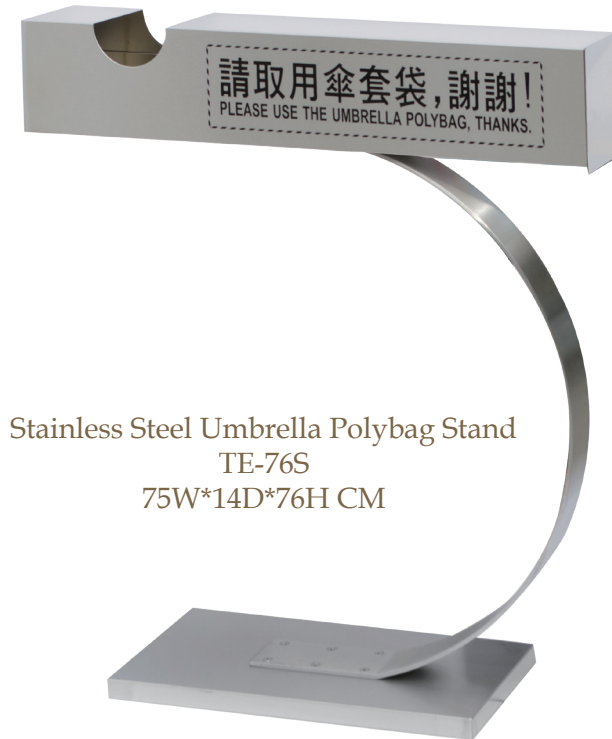

TE-30S
49W*38D*68H CM
(Capacity: 30)

TE-40S
62W*38D*68H CM
(Capacity: 40)

Stainless Steel
Umbrella Cabinet
TE-48S
98W*90D*86H CM

Stainless Steel Umbrella Barrel

TE-2540S
Φ25*40H CM

TE-2550S
Φ25*50H CM

Stainless Steel Umbrella Polybag Stand
TE-76S
75W*14D*76H CM