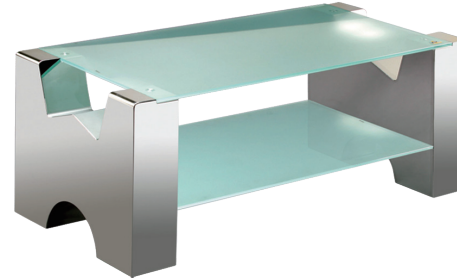

Stainless Steel Living
Room Table - W Shape
CT-W01MIC
133.8L*70.3W*55H CM