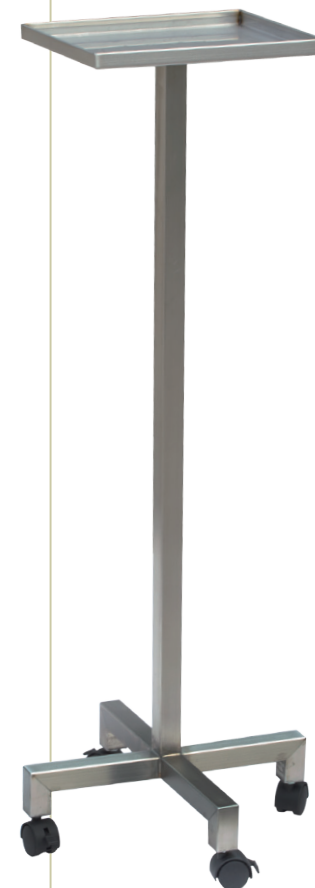

Stainless Steel Ashtray
TH-75SB
30W*30D*75H CM

Stainless Steel Ashtray
TH-78SA
50W*38D*80H CM

WORK TABLE/ BBQ TABLE/ WALL SHELF

Stainless Steel Folding Table
AW-01S
170L*60W*80H CM (Include wheels)

Stainless Steel Work Table
TW-001S
180L*70W*90H CM

Stainless Steel Lift Table
AW-004
118L*60W*150H CM

Stainless Steel Work Table
TW-01SA
126L*61W*90.7H CM(not include wheels)
102.7H CM (include wheels)

Stainless Steel Squared
Work Table With Wheels
TW-32S
39L*39W*105H CM