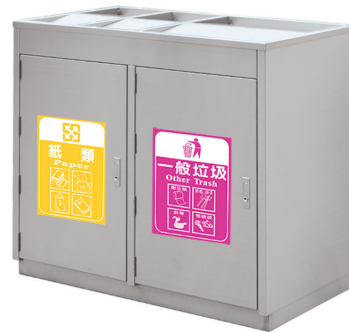

Two-compartment
Stainless Steel Recycle Bin
TH2-109S
101W*50D*109H CM

Wood Plastic Composite
Two-compartment Recycle Bin
TH2-109B
100W*50D*110.2H CM

Two-compartment
Stainless Steel Recycle Bin
TH2-114S
40W*30D*114H CM

Three-compartment

Three-compartment
Stainless Steel Recycle Bin
TH3-12SAR
126W*45D*100H CM

Three-compartment
Stainless Steel Recycle Bin
TH3-90SAR
130W*45D*100H CM

Three-compartment Stainless Steel
Recycle Bin With Ashtray
TH3-90SB
100W*38D*90H CM

Three-compartment
Stainless Steel Recycle Bin
TH3-100S
130W*45D*100H CM

Three-compartment
Stainless Steel Recycle Bin
TH3-110SAR
100W*50D*91H CM

Three-compartment
Stainless Steel Recycle Bin
TH3-112S
120W*45D*112H CM