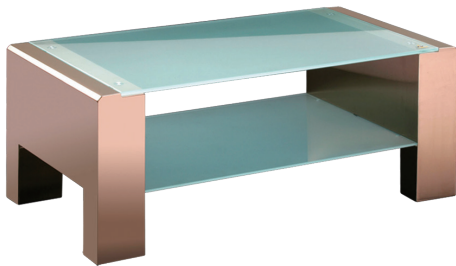

Stainless Steel Living Room
Table - Reversed U Shape
CT--U03BRC
133.8L*70.3W*55H CM