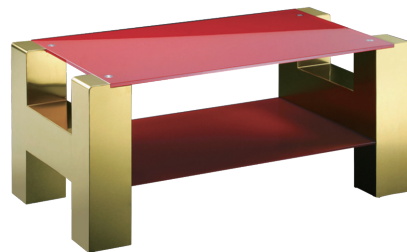

LIVING ROOM TABLE

Stainless Steel Living Room Table - A Shape
CT-A01BRC
133.8L*70.3W*55H CM

Stainless Steel Living Room Table - C Shape
CT-C01BLC
133.8L*70.3W*55H CM

Stainless Steel Living Room Table - F Shape
CT--F01SSC
133.8L*70.3W*55H CM