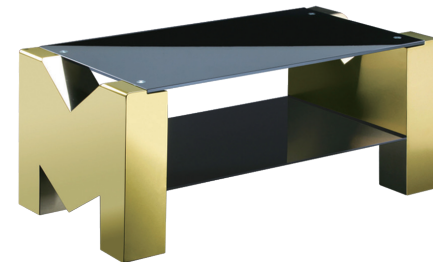

Stainless Steel Living Room Table - M Shape
CT-M01GOB
133.8L*70.3W*55H CM