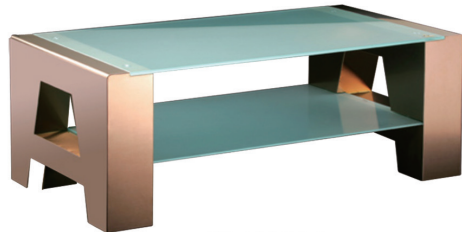

LIVING ROOM TABLE

Stainless Steel Living Room Table - A Shape
CT-A01BRC
133.8L*70.3W*55H CM